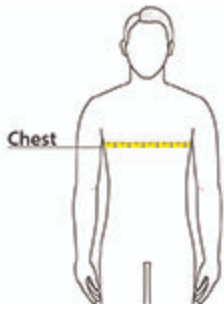

Product Measurements

	XS	S	M	L	XL	2XL	3XL	4XL	5XL
Body Length at Back	26	26	27	28	29	30	31	32	33
Chest	18	20	22	24	26	28	30	32	34
Sleeve Length from Center Back	32 1/2	33	34	35	36	37	38	39	40

Body Length at Back: Measured from high point shoulder to finished hem at back.

Chest: Measured across the chest one inch below armhole when laid flat.

Sleeve Length from Center Back: Measure from Center Back neck to shoulder point to sleeve hem.

Size Chart

	XS	S	M	L	XL	2XL	3XL	4XL	5XL
Chest	30-32	34-36	38-40	42-44	46-48	50-52	54-56	58-60	62-64

How To Measure

Chest

Measure under the arm and around the fullest part of the chest with arms down, keeping tape horizontal.

Colors

Please note: PMS code information is shown only when an exact match is available.