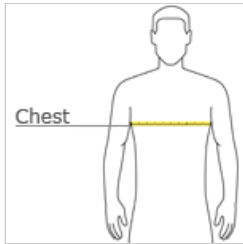

Heavy Blend™ Hooded Sweatshirt. 18500

- 8-ounce, 50/50 cotton/poly
- Double-needle stitching at waistband and cuffs
- Double-lined hood with dyed-to-match drawcord
- 1x1 rib knit cuffs and waistband with spandex
- Front pouch pocket
- Safety Green is compliant with ANSI/ISEA 107 high-visibility standards
- Recycled, high-performing black tear-away label

Please note: This product is transitioning from tear-away labels to recycled, high-performing black tear-away labels. Your order may contain a combination of both labels.

front

back

HOW TO MEASURE

CHEST WIDTH

Measure under the arm and around the fullest part of the chest with arms down, keeping tape horizontal.

SIZE CHART

	S	M	L	XL	2XL	3XL	4XL	5XL
Chest	34-36	38-40	42-44	46-48	50-52	54-56	58-60	62-64

COLOR INFORMATION