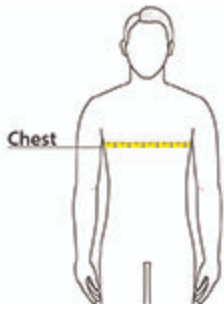

- 8-ounce, 50/50 cotton/poly
- 60/40 poly/cotton (Heathers)
- Double-needle stitching at waistband and cuffs
- Double-lined hood with dyed-to-match drawcord
- 1x1 rib knit cuffs and waistband with spandex
- Front pouch pocket
- Safety Green is compliant with ANSI/ISEA 107 high-visibility standards
- Recycled, high-performing black tear-away label

Sketches

front

back

Product Measurements

	XS	S	M	L	XL	2XL	3XL	4XL	5XL
Body Length at Back	26	27	28	29	30	31	32	33	34
Chest	18	20	22	24	26	28	30	32	34
Sleeve Length	32 1/2	33	34	35	36	37	38	39	40

Body Length at Back: Measured from high point shoulder to finished hem at back.

Chest: Measured across the chest one inch below armhole when laid flat.

Sleeve Length: Start at center of neck and measure down shoulder, down sleeve to hem.

Size Chart

	XS	S	M	L	XL	2XL	3XL	4XL	5XL
Chest	35	36-37	38-40	42-44	46-48	50-52	54-56	58-60	62-64

How To Measure

Chest

Measure under the arm and around the fullest part of the chest with arms down, keeping tape horizontal.

Colors

Please note: PMS code information is shown only when an exact match is available.