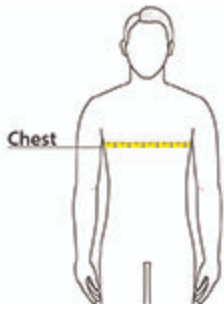

Product Measurements

	XS	S	M	L	XL	2XL	3XL	4XL	5XL
Body Length at Back	26	27	28	29	30	31	32	33	34
Chest	18	20	22	24	26	28	30	32	34
Sleeve Length	32 1/2	33	34	35	36	37	38	39	40

Body Length at Back: Measured from high point shoulder to finished hem at back.

Chest: Measured across the chest one inch below armhole when laid flat.

Sleeve Length: Start at center of neck and measure down shoulder, down sleeve to hem.

Size Chart

	XS	S	M	L	XL	2XL	3XL	4XL	5XL
Chest	30-32	34-36	38-40	42-44	46-48	50-52	54-56	58-60	62-64

How To Measure

Chest

Measure under the arm and around the fullest part of the chest with arms down, keeping tape horizontal.

Colors

Please note: PMS code information is shown only when an exact match is available.