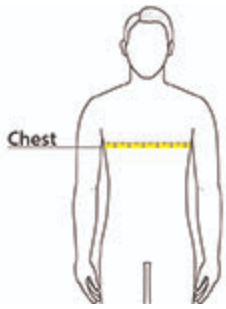

Product Measurements

	XS	S	M	L	XL	2XL	3XL	4XL
Body Length at Back	27	28	29	30	31	32	32 1/2	33
Chest	18	19	20 1/4	22 1/4	23 3/4	25 1/4	27 1/4	29 1/4
Sleeve Length from Center Back	16 3/4	17 1/2	18 1/4	19	19 3/4	20 1/2	21 1/4	22

Body Length at Back: Measured from high point shoulder to finished hem at back.

Chest: Measured across the chest one inch below armhole when laid flat.

Sleeve Length from Center Back: Measure from Center Back neck to shoulder point to sleeve hem.

Size Chart

	XS	S	M	L	XL	2XL	3XL	4XL
Chest	32-34	35-37	38-40	41-43	44-46	47-49	50-53	54-57

How To Measure

Chest

Measure under the arm and around the fullest part of the chest with arms down, keeping tape horizontal.