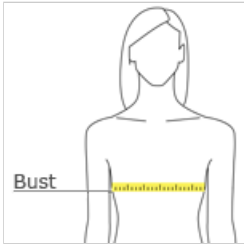

- 4.4-ounce, 75/13/12 poly/cotton/rayon jersey with PosiCharge technology
- 4.6-ounce, 75/13/12 poly/cotton/rayon jersey with PosiCharge technology (Black Triad Solid)
- Tear-away removable label
- Self-fabric binding at neck and armholes
- Slight drop tail hem

back

HOW TO MEASURE

BUST

Measure under the arm and around the fullest part of the bust with arms down, keeping tape horizontal.

SIZE CHART

	XS	S	M	L	XL	XXL	3XL	4XL
Size	2	4/6	8/10	12/14	16/18	20/22	24/26	28/30
Bust	32-34	35-36	37-38	39-41	42-44	45-47	48-51	52-55