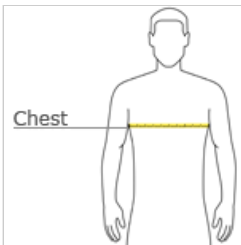

front

back

HOW TO MEASURE

CHEST WIDTH

Measure under the arm and around the fullest part of the chest with arms down, keeping tape horizontal.

SIZE CHART

	S	M	L	XL	2XL	3XL	4XL	5XL	6XL
Chest	35-37	38-40	41-43	44-46	47-49	50-53	54-57	58-60	61-63