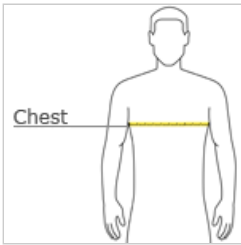

CARE INSTRUCTIONS

Machine wash cold with like colors. Do not bleach. Do not use fabric softener. Tumble dry low, remove promptly. Cool iron if needed. Do not dry clean.

front

back

HOW TO MEASURE

CHEST WIDTH
Measure under the arm and around the fullest part of the chest with arms down, keeping tape horizontal.

SIZE CHART

	XS	S	M	L	XL
Size	4	6/8	10/12	14/16	18/20
Chest	25-26	26-28	28-30	30-32	32-35

COLOR INFORMATION

Atomic Blue PMS 2203C	Black PMS BLACK C	Carolina Blue PMS 7454C	Deep Orange PMS 173C	Deep Red PMS 201C	Forest Green PMS 553C	Gold PMS 1235C	Grey Concrete PMS COOL GRAY 10C	Grey Concrete Heather PMS COOL GRAY 10C	Hot Coral	Iron Grey PMS 7540C
Iron Grey Heather PMS 7540C	Lime Shock PMS 375C	Maroon PMS 504C	Neon Orange	Neon Pink PMS 806C	Pink Raspberry PMS 7425C	Purple PMS 7672C	Silver PMS 429C	True Navy PMS 533C	True Red PMS 200C	True Royal PMS 7686C
White										